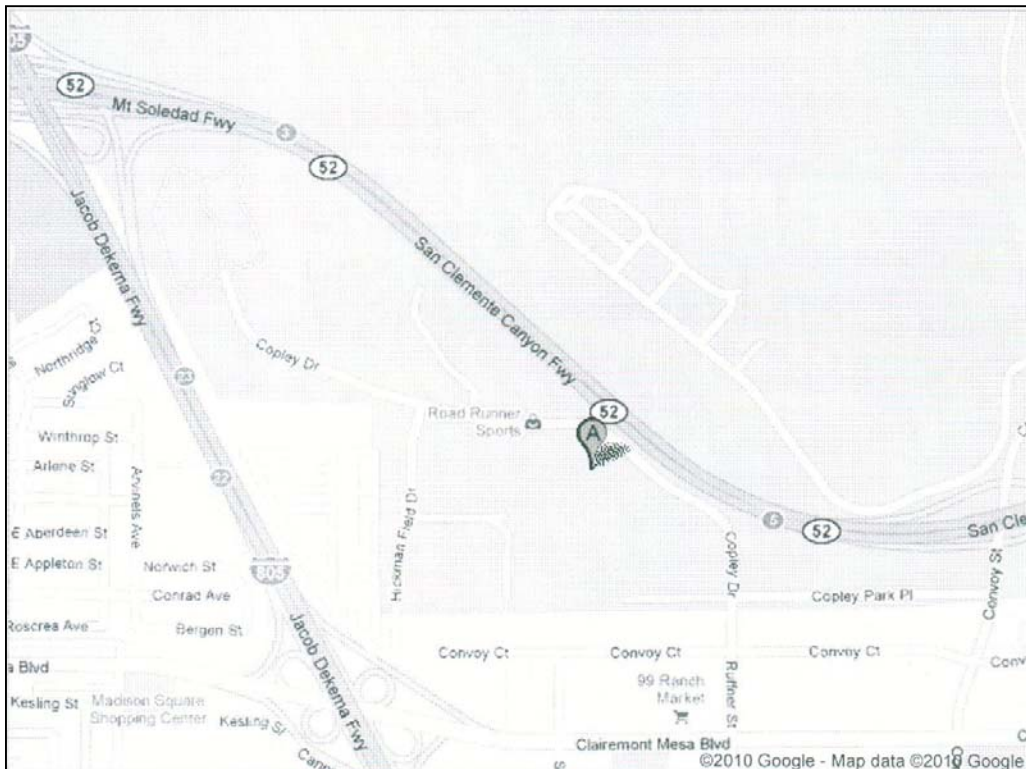

San Diego Ski Club Meeting Jan 18 6:30 PM at REI

5556 Copley Drive, San Diego, CA
(858) 279-4400

Pot Luck Meeting - bring a snack or drink and something to serve it in

REI Master Tech Jeb More will give an introduction to ski/snowboard tuning and waxing. Learn how to care for your own equipment!

Directions:

From 5 or 805:
Find Highway 52 Eastbound
Exit Convoy St. and turn Right
Turn Right on Copley Park Pl
Turn Right on Copley Drive
REI is on your left.

From 163, 15, or Santee:
Find Highway 52 Westbound
Exit Convoy St. and turn Left
Turn Right on Copley Park Pl
Turn Right on Copley Drive
REI is on your left.